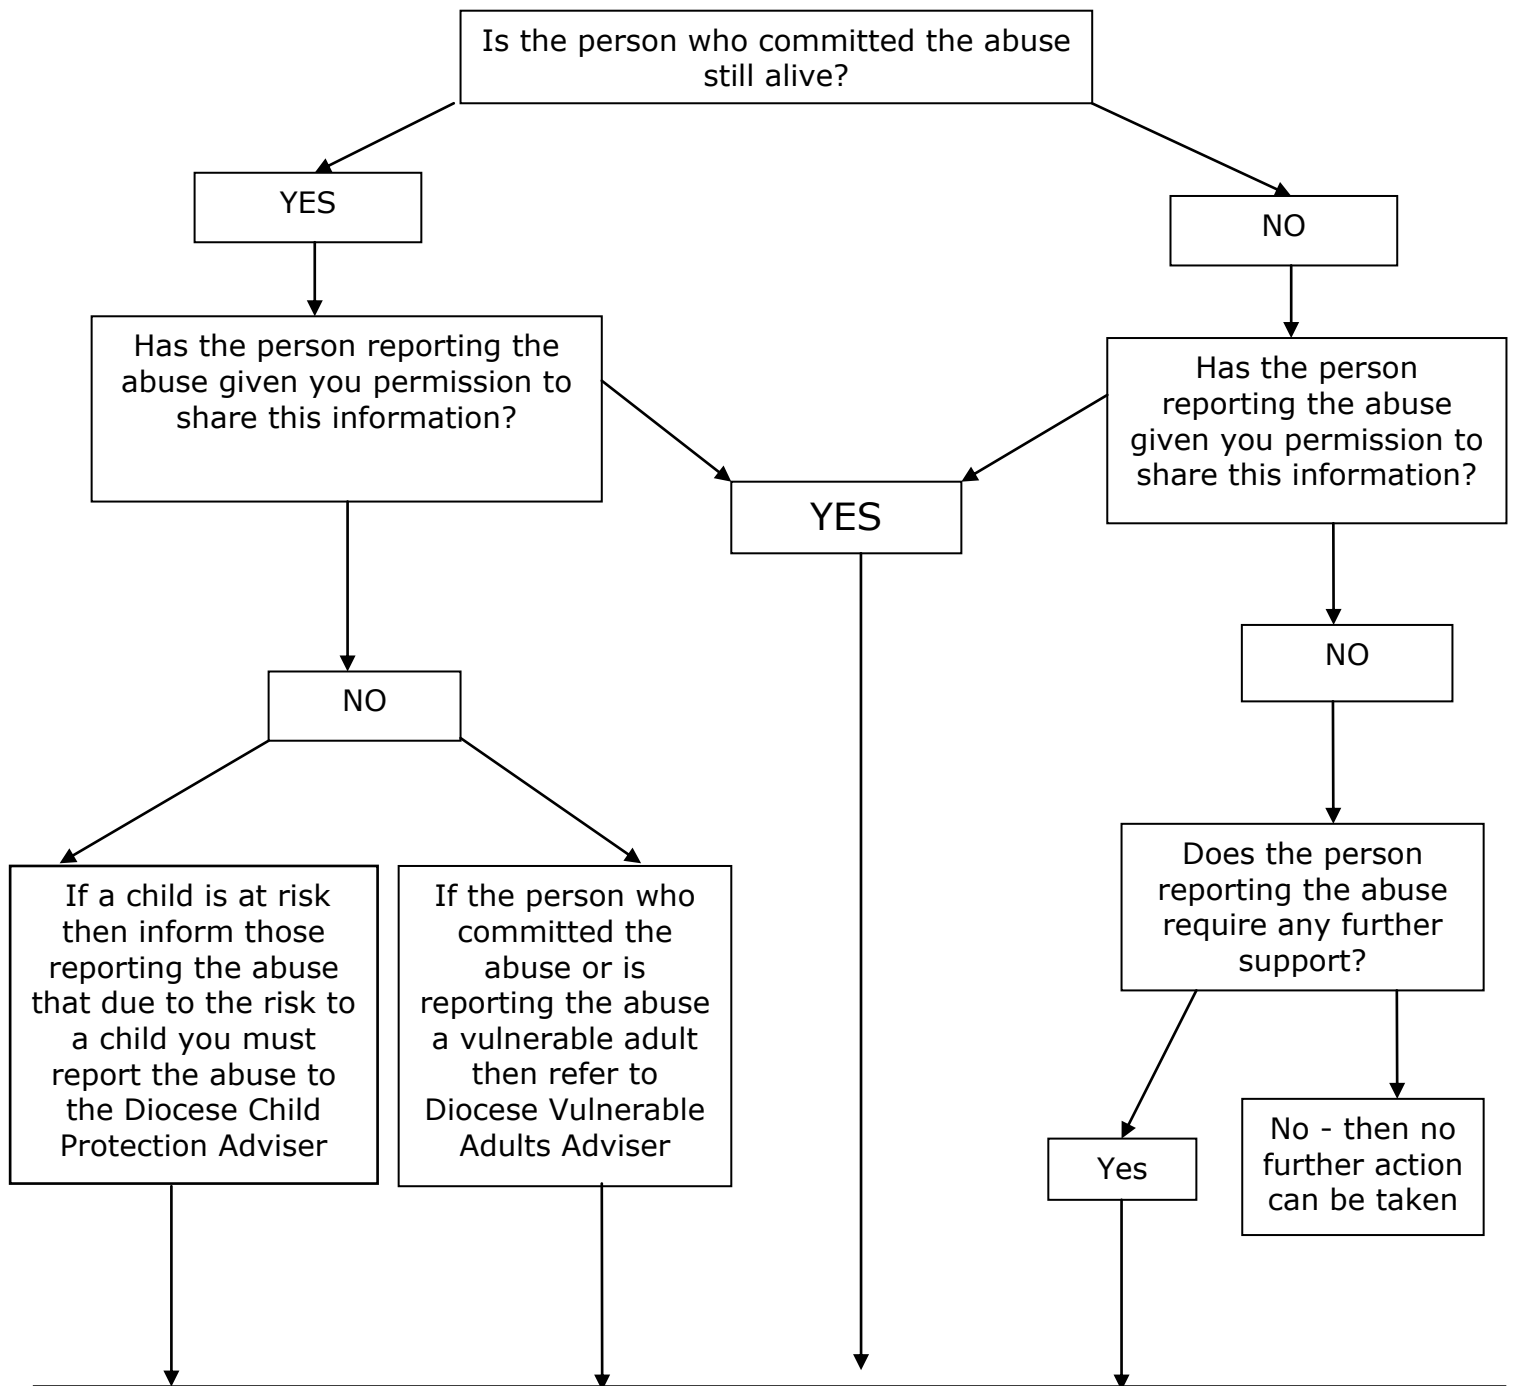

Historic Abuse Reported by an Adult

Refer to Diocesan Safeguarding Adviser

Contact Details:

Diocesan Vulnerable Adults Adviser – Ruth Reed
 Tel 0151 705 2161/0151 709 9722 or e-mail:
ruth.reed@liverpool.anglican.org

Contact Details:

Diocesan Child Protection Adviser- Su Foster
 Tel 0151 705 2153/07887 510946 or
 e-mail: su.foster@liverpool.anglican.org